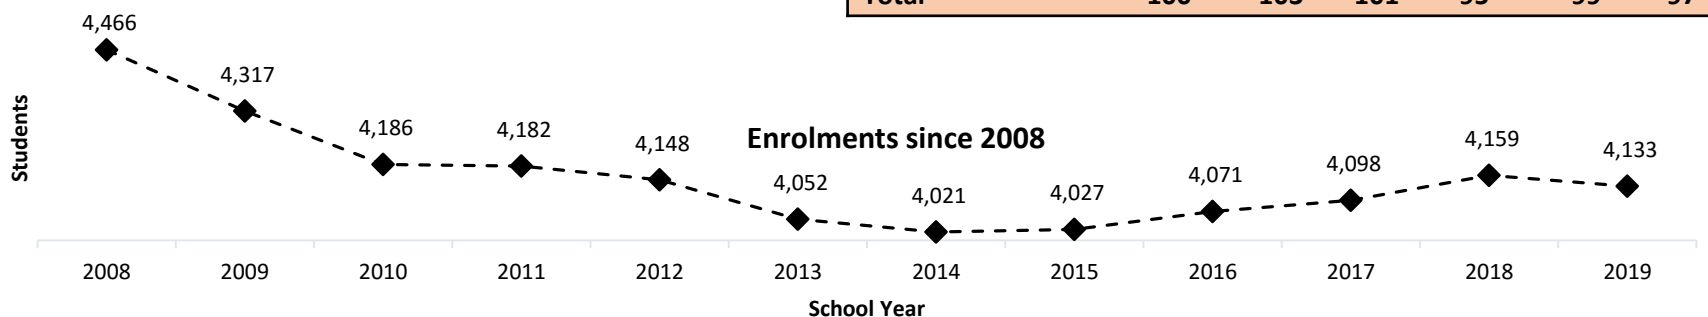

Education in the Cook Islands

At a glance, 2019

LEARNING FOR LIFE

443 children attend early childhood centres, **49%** are male and **51%** are female.
23 ECE teachers.

1,871 students attend primary school, **52%** are male and **48%** are female.
112 primary teachers.

1,819 students attend secondary school, with a **50%** split between male and female students.
123 secondary teachers.

STUDENTS

Students	Gross Enrolment %			Net Enrolment %		
	Male	Female	Total	Male	Female	Total
Early Childhood Education	74	88	81	74	88	81
Primary Education	112	110	111	108	108	108
Junior Secondary Education	108	111	109	101	104	102
Senior Secondary Education	79	85	82	72	76	74
Junior + Senior Secondary Education	96	100	98	89	93	91
Total	100	103	101	95	99	97