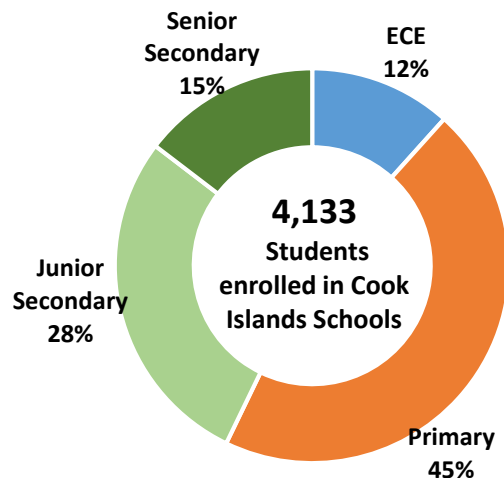

Education in the Cook Islands

At a glance, 2019

LEARNING FOR LIFE

443 children attend early childhood centres, **49%** are male and **51%** are female.
23 ECE teachers.

1,871 students attend primary school, **52%** are male and **48%** are female.
112 primary teachers.

1,819 students attend secondary school, with a **50%** split between male and female students.
123 secondary teachers.

STUDENTS