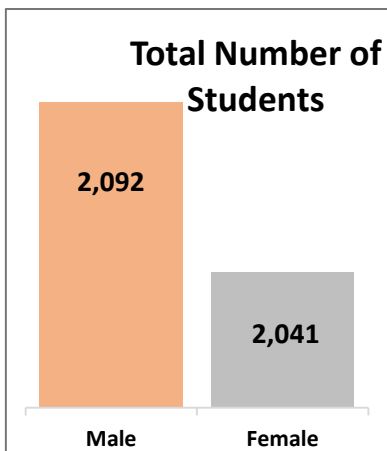

Education in the Cook Islands

At a glance, 2019

LEARNING FOR LIFE

443 children attend early childhood centres, **49%** are male and **51%** are female.
23 ECE teachers.

1,871 students attend primary school, **52%** are male and **48%** are female.
112 primary teachers.

1,819 students attend secondary school, with a **50%** split between male and female students.
123 secondary teachers.

STUDENTS

Students	Gross Enrolment %			Net Enrolment %		
	Male	Female	Total	Male	Female	Total
Early Childhood Education	74	88	81	74	88	81
Primary Education	112	110	111	108	108	108
Junior Secondary Education	108	111	109	101	104	102
Senior Secondary Education	79	85	82	72	76	74
Junior + Senior Secondary Education	96	100	98	89	93	91
Total	100	103	101	95	99	97