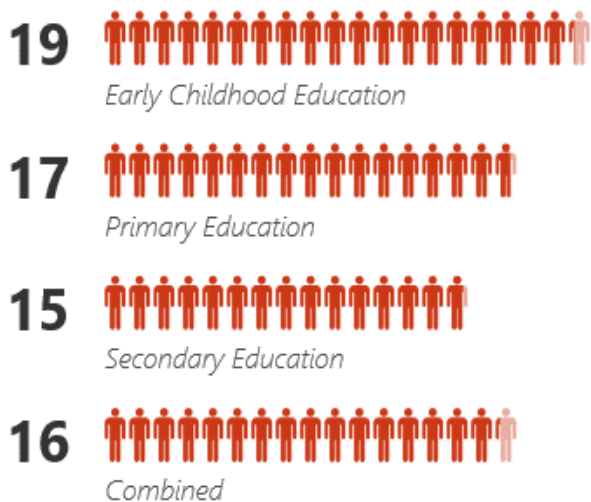

258 trained teachers

90 teacher aides supporting students

31 education providers