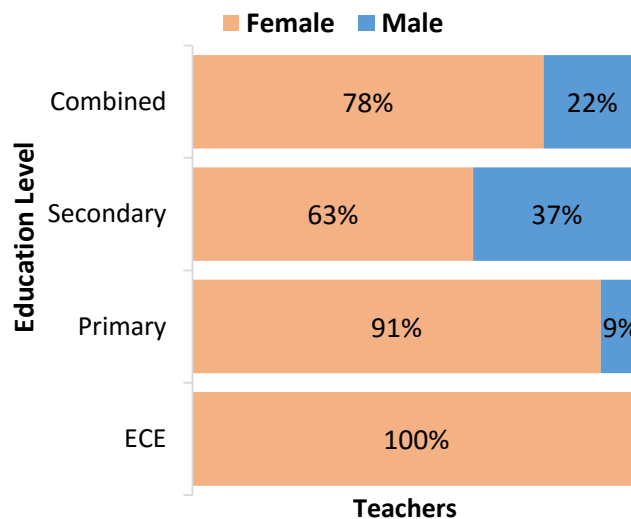

258 trained teachers

90 teacher aides supporting students

31 education providers